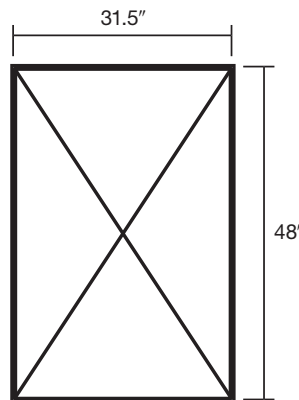

2333 Stirling Road  
Ft. Lauderdale  
Florida 33312  
954-966-0260  
800-207-9486  
fx 954-963-2971  
service@pwr.com  
www.MediaLab.tv  
www.PowerImages.com

Prepare your document dimensions to 25% of the finished size. All raster artwork (continuous tone 4-color photographs or illustrations) should be created at 400 dpi. Save all artwork as EPS files in CMYK mode.

**duo.sprint 24x78**

**duo.sprint 32x78**

**duo.sprint 40x78**

**duo.sprint 24x48**

**duo.sprint 32x48**

**duo.sprint 40x48**