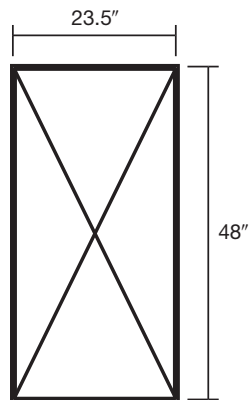

2333 Stirling Road  
Ft. Lauderdale  
Florida 33312  
954-966-0260  
800-207-9486  
fx 954-963-2971  
service@pwr.com  
www.MediaLab.tv  
www.PowerImages.com

Prepare your document dimensions to 25% of the finished size. All raster artwork (continuous tone 4-color photographs or illustrations) should be created at 400 dpi. Save all artwork as EPS files in CMYK mode.

**duo.sprint 24x78**

**duo.sprint 32x78**

**duo.sprint 40x78**

**duo.sprint 24x48**

**duo.sprint 32x48**

**duo.sprint 40x48**