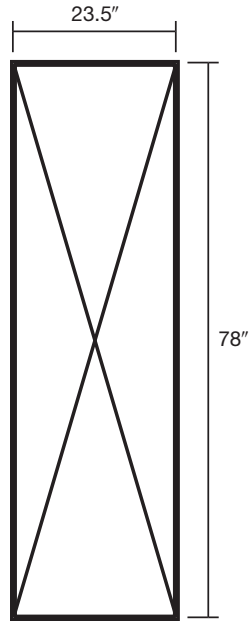

3250 Stirling Road  
Suite 2  
Hollywood  
Florida 33021  
954-967-4720  
800-330-8976  
fx 954-967-4712  
service@pwr.com  
www.PowerImages.com

Prepare your document dimensions to 25% of the finished size. All raster artwork (continuous tone 4-color photographs or illustrations) should be created at 400 dpi. Save all artwork as EPS files in CMYK mode.

**duo.sprint 24x78**

**duo.sprint 32x78**

**duo.sprint 40x78**

**duo.sprint 24x48**

**duo.sprint 32x48**

**duo.sprint 40x48**