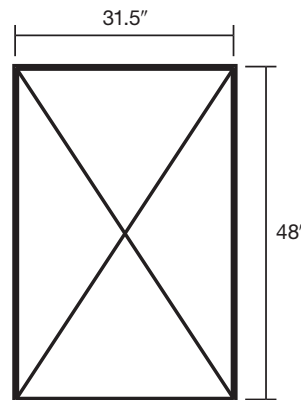

3250 Stirling Road  
Suite 2  
Hollywood  
Florida 33021  
954-967-4720  
800-330-8976  
fx 954-967-4712  
service@pwr.com  
www.PowerImages.com

Prepare your document dimensions to 25% of the finished size. All raster artwork (continuous tone 4-color photographs or illustrations) should be created at 400 dpi. Save all artwork as EPS files in CMYK mode.

**duo.sprint 24x78**

**duo.sprint 32x78**

**duo.sprint 40x78**

**duo.sprint 24x48**

**duo.sprint 32x48**

**duo.sprint 40x48**