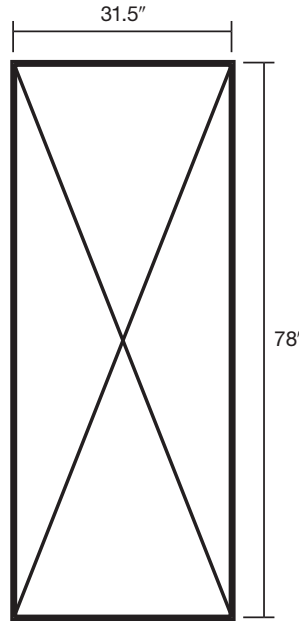

2333 Stirling Road  
Ft. Lauderdale  
Florida 33312  
954-966-0260  
800-207-9486  
fx 954-963-2971  
service@pwr.com  
www.MediaLab.tv  
www.PowerImages.com

Prepare your document dimensions to 25% of the finished size. All raster artwork (continuous tone 4-color photographs or illustrations) should be created at 400 dpi. Save all artwork as EPS files in CMYK mode.

**duo.sprint 24x78**

**duo.sprint 32x78**

**duo.sprint 40x78**

**duo.sprint 24x48**

**duo.sprint 32x48**

**duo.sprint 40x48**