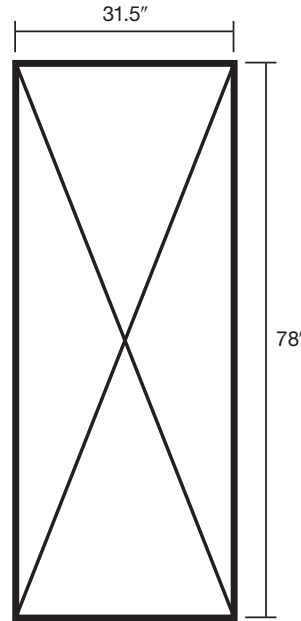

3250 Stirling Road  
Suite 2  
Hollywood  
Florida 33021  
954-967-4720  
800-330-8976  
fx 954-967-4712  
service@pwr.com  
www.PowerImages.com

Prepare your document dimensions to 25% of the finished size. All raster artwork (continuous tone 4-color photographs or illustrations) should be created at 400 dpi. Save all artwork as EPS files in CMYK mode.

**duo.sprint 24x78**

**duo.sprint 32x78**

**duo.sprint 40x78**

**duo.sprint 24x48**

**duo.sprint 32x48**

**duo.sprint 40x48**