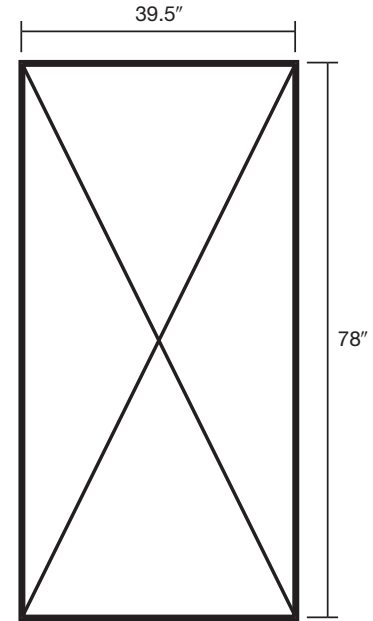

3250 Stirling Road  
Suite 2  
Hollywood  
Florida 33021  
954-967-4720  
800-330-8976  
fx 954-967-4712  
service@pwr.com  
www.PowerImages.com

Prepare your document dimensions to 25% of the finished size. All raster artwork (continuous tone 4-color photographs or illustrations) should be created at 400 dpi. Save all artwork as EPS files in CMYK mode.

**duo.sprint 24x78**

**duo.sprint 32x78**

**duo.sprint 40x78**

**duo.sprint 24x48**

**duo.sprint 32x48**

**duo.sprint 40x48**