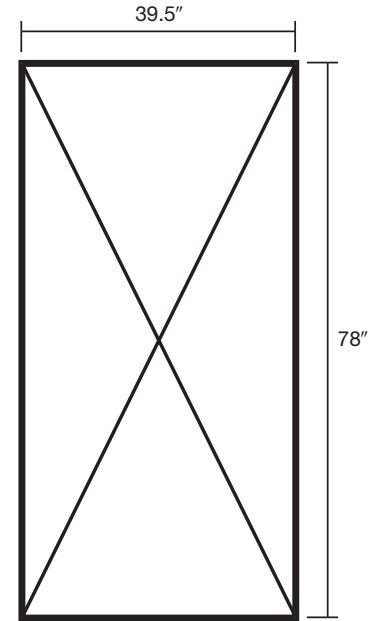

2333 Stirling Road  
Ft. Lauderdale  
Florida 33312  
954-966-0260  
800-207-9486  
fx 954-963-2971  
service@pwr.com  
www.MediaLab.tv  
www.PowerImages.com

Prepare your document dimensions to 25% of the finished size. All raster artwork (continuous tone 4-color photographs or illustrations) should be created at 400 dpi. Save all artwork as EPS files in CMYK mode.

**duo.sprint 24x78**

**duo.sprint 32x78**

**duo.sprint 40x78**

**duo.sprint 24x48**

**duo.sprint 32x48**

**duo.sprint 40x48**