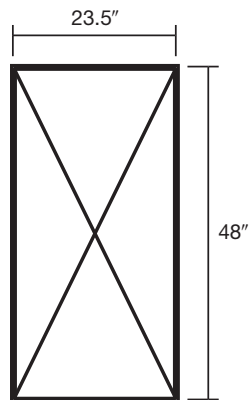

3250 Stirling Road  
Suite 2  
Hollywood  
Florida 33021  
954-967-4720  
800-330-8976  
fx 954-967-4712  
service@pwr.com  
www.PowerImages.com

Prepare your document dimensions to 25% of the finished size. All raster artwork (continuous tone 4-color photographs or illustrations) should be created at 400 dpi. Save all artwork as EPS files in CMYK mode.

**duo.sprint 24x78**

**duo.sprint 32x78**

**duo.sprint 40x78**

**duo.sprint 24x48**

**duo.sprint 32x48**

**duo.sprint 40x48**